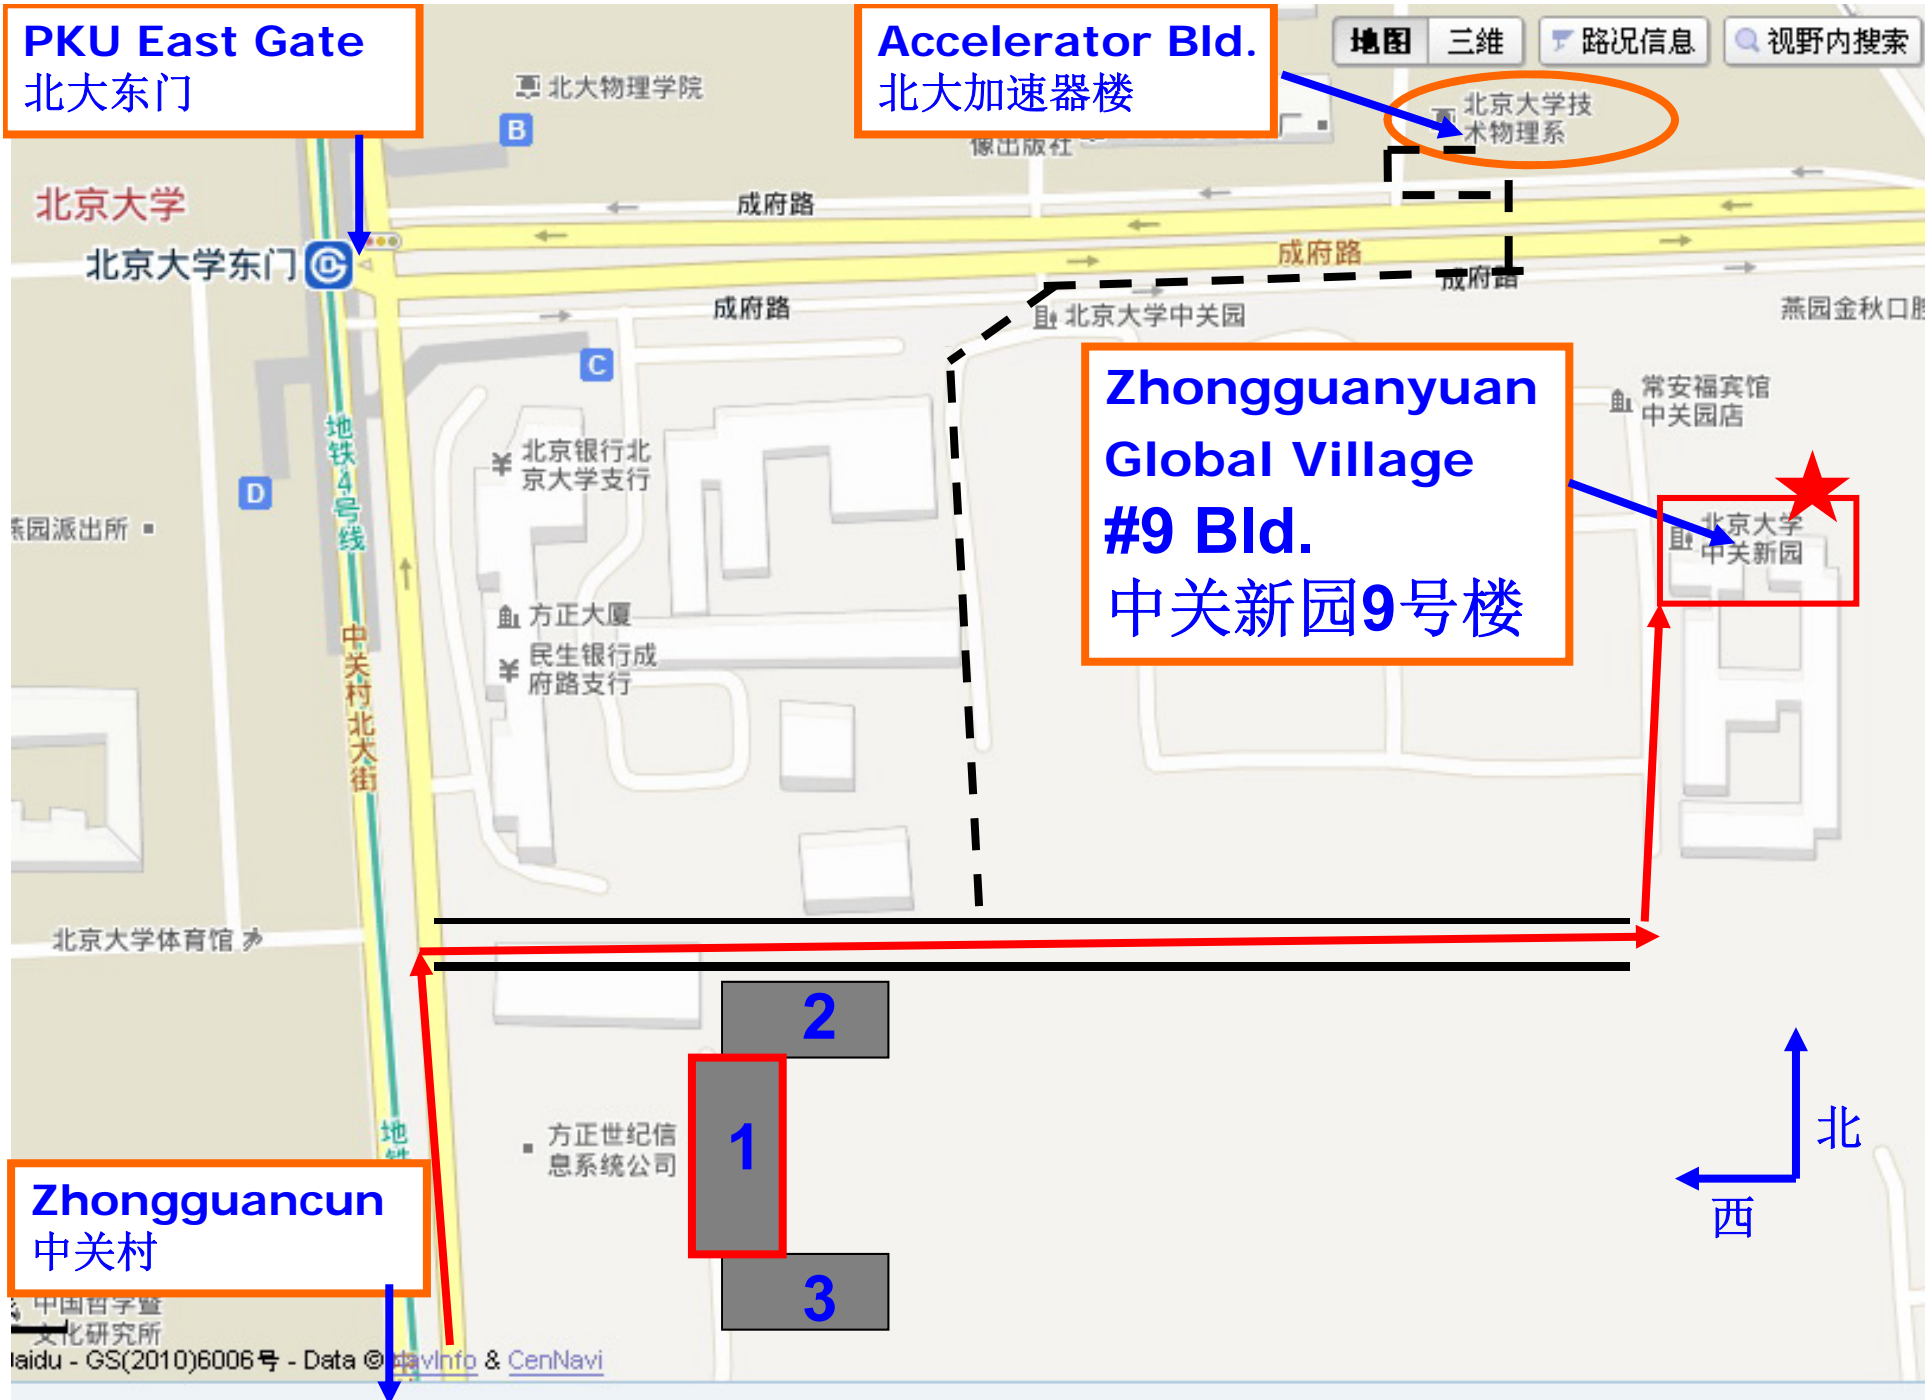

By taxi

Local Transportation Information

- Change some Chinese currency at the airport.
- Take a taxi at the Airport, and ask the driver to go to Zhongguancun and then to the PKU Zhongguanyuan Global Village. The Taxi should cost about 150 Yuan, including the high way fee.
(**show to the driver** 到: 中关村 →北大中关村新园饭店→**9**号楼)
- The maps in the following two pages may help you and the driver to arrive the Hotel.
- Contact:
 - Zhongguanyuan Global Village
 - Add:No.126,Zhongguancun North Street, Haidian District, Beijing,China Tel: 62752288;FAX:62752289
 - <http://www.pkugv.com/>
- In case of problem, please call Jiang Wei at 18911938180

Prof. Yanlin Ye at 13910062535

From the Beijing Capital Int. Airport to Zhongguancun
从首都国际机场到中关村

PKU East Gate
北大东门

Accelerator Bld.
北大加速器楼

**Zhongguanyuan
Global Village
#9 Bld.**
中关村新园9号楼

Zhongguancun
中关村